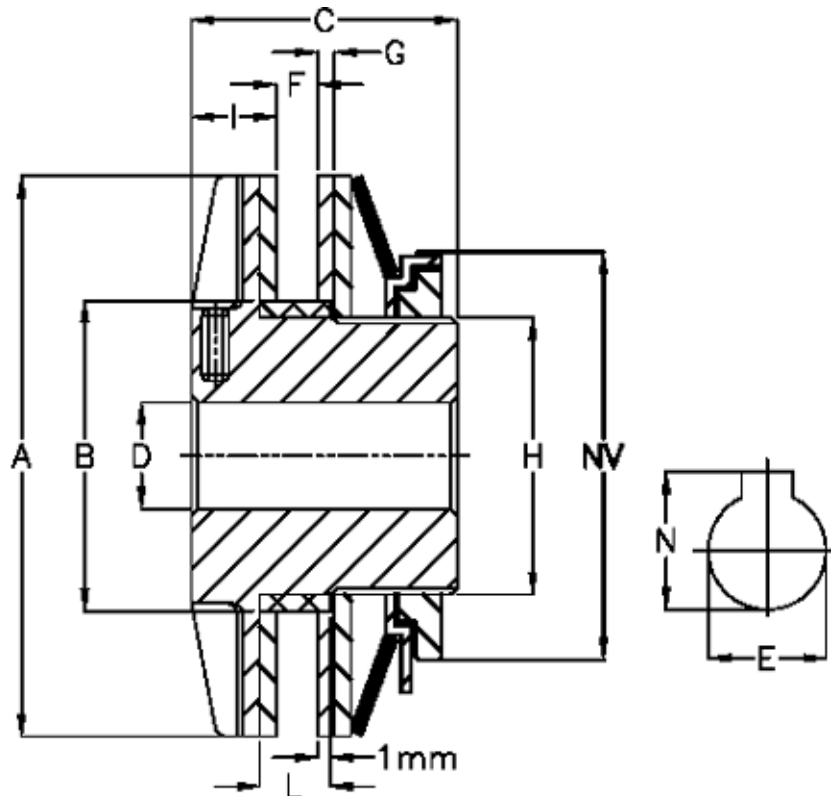

Article number: 4602406

Description: Securex torque limiter T 240/85

Measures

A = 85	L	= 16
B = 52	Largest possible bore with slot according to DIN 6885/1, E max = 30	
C = 55	Largest possible bore with slot according to DIN 6885/1, N	= 33.3
D = 15	Largest possible bore with slot according to DIN 6885/3, E max = 30	
F = 15	Largest possible bore with slot according to DIN 6885/3, N	= 32.3
G = 4	Max torque Nm	= 240
H = 42	Number of springs	= 2
I = 17	NV	= 60